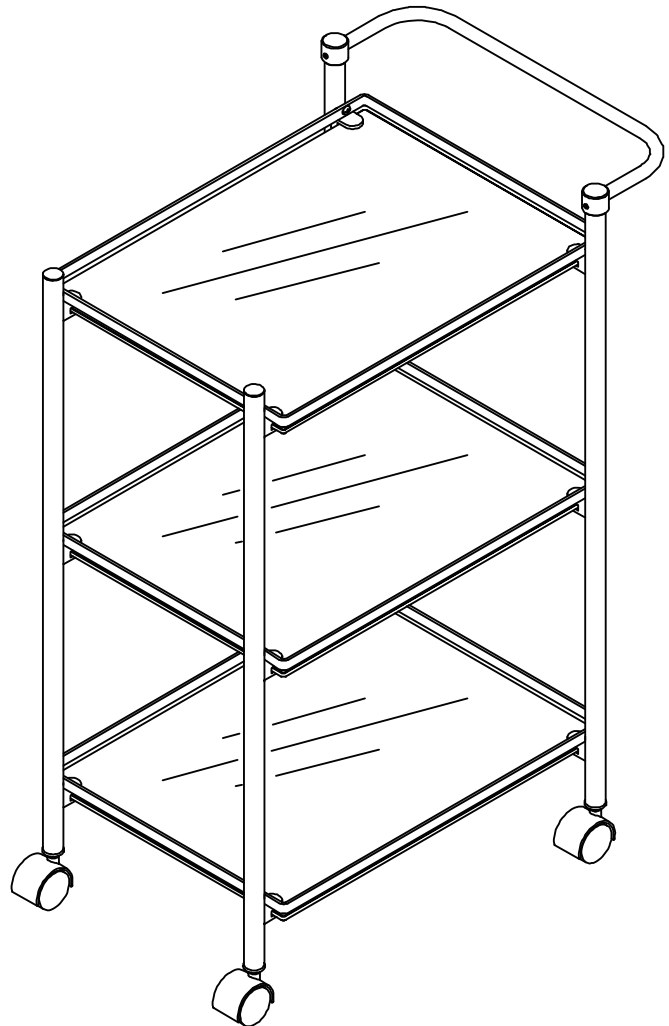

ORGANIZE IT ALL.

PLEASE READ INSTRUCTIONS COMPLETELY BEFORE ASSEMBLY

For assistance or missing parts in the USA, please email customerservice@kennedy-intl.com or call Monday thru Friday (732) 654-2770. All international (outside USA) customers who have missing, defective or damaged parts must contact the retailer directly to make an exchange or return for refund. All other customer service product and/or questions may be directed to us (in English).

Style: NH-62933W-1

#	①	②	③	④	⑤	⑥	⑦	⑧
PARTS				 Length:27.5"	 Length:25"			
QTY	3	3	1	2	2	1	2	12
#	⑨	⑩	⑪					
PARTS								
QTY	4	2	12					

PLEASE NOTE:

We will accept missing parts request with proof of purchase only, within 30 days of purchase. All return merchandise must be returned directly to the store and not the manufacturer with the proof of purchase.